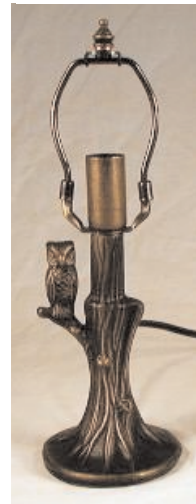

The Glass Place

Night Lights and Mini Lamp Bases

800-7021

Night light has an Automatic Sensor that turns the it on/off
Includes: Base and 4 watt bulb

800-7022

360° Swivel Ivory Night Light
Includes: Base and 4 watt bulb

800-7010

Ivory night light
Includes: Base and 4 watt bulb with on/off rocker switch

800-7014

Black night light
Includes: Base and 4 watt bulb with on/off rocker switch

800-7015

White night light
Includes: Base and 4 watt bulb with on/off rocker switch

**5¾" Lauren
9121-BRZ***

**5¾" Nouveau
9126-BRZ***

**5¾" Parisian
9127-BRZ***

**5¾" Mission
9128-BRZ***

**5¾" Prairie
9129-BRZ***

**6" Flora
9100-BRZ**

**6" Belle
9101-BRZ**

**6" Pompeii
9103-BRZ**

**6½" Gloria
9120-BRZ**

**6½" Tree Owl
9125-BRZ**

**5½" Tori
9173-BRZ**

Please Keep In Mind
All Mini Bases are available with a C-Bracket Harp

Catalog# s

9150-BRZ thru 9179-BRZ

*** New Base**