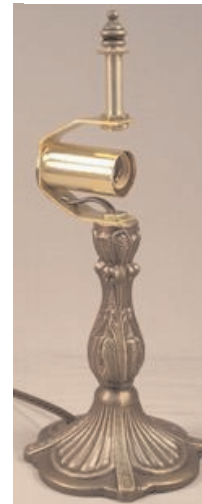

The Glass Place

Night Lights and Mini Lamp Bases

800-7021

Night light has an Automatic Sensor that turns the it on/off
Includes: Base and 4 watt bulb

800-7022

360° Swivel Ivory Night Light
Includes: Base and 4 watt bulb

800-7010

Ivory night light
Includes: Base and 4 watt bulb with on/off rocker switch

800-7014

Black night light
Includes: Base and 4 watt bulb with on/off rocker switch

800-7015

White night light
Includes: Base and 4 watt bulb with on/off rocker switch

**5¾" Lauren
9121-BRZ***

**5¾" Nouveau
9126-BRZ***

**5¾" Parisian
9127-BRZ***

**5¾" Mission
9128-BRZ***

**5¾" Prairie
9129-BRZ***

**6" Flora
9100-BRZ**

**6" Belle
9101-BRZ**

**6" Pompeii
9103-BRZ**

**6½" Gloria
9120-BRZ**

**6½" Tree Owl
9125-BRZ**

**5½" Tori
9173-BRZ**

Please Keep In Mind
All Mini Bases are available with a C-Bracket Harp

Catalog# s

9150-BRZ thru 9179-BRZ

*** New Base**