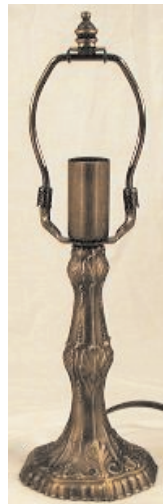

The Glass Place

Night Lights and Mini Lamp Bases

800-7021

Night light has an Automatic Sensor that turns the it on/off
Includes: Base and 4 watt bulb

800-7022

360° Swivel Ivory Night Light
Includes: Base and 4 watt bulb

800-7010

Ivory night light
Includes: Base and 4 watt bulb with on/off rocker switch

800-7014

Black night light
Includes: Base and 4 watt bulb with on/off rocker switch

800-7015

White night light
Includes: Base and 4 watt bulb with on/off rocker switch

**5¾" Lauren
9121-BRZ***

**5¾" Nouveau
9126-BRZ***

**5¾" Parisian
9127-BRZ***

**5¾" Mission
9128-BRZ***

**5¾" Prairie
9129-BRZ***

**6" Flora
9100-BRZ**

**6" Belle
9101-BRZ**

**6" Pompeii
9103-BRZ**

**6½" Gloria
9120-BRZ**

**6½" Tree Owl
9125-BRZ**

**5½" Tori
9173-BRZ**

Please Keep In Mind
All Mini Bases are available with a C-Bracket Harp

Catalog# s

9150-BRZ thru 9179-BRZ

*** New Base**