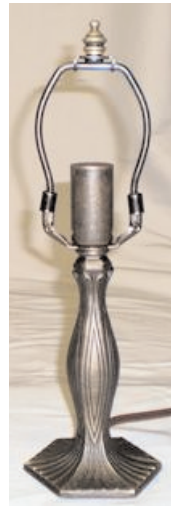

The Glass Place

Night Lights and Mini Lamp Bases

800-7021

Night light has an Automatic Sensor that turns the it on/off
Includes: Base and 4 watt bulb

800-7022

360° Swivel Ivory Night Light
Includes: Base and 4 watt bulb

800-7010

Ivory night light
Includes: Base and 4 watt bulb with on/off rocker switch

800-7014

Black night light
Includes: Base and 4 watt bulb with on/off rocker switch

800-7015

White night light
Includes: Base and 4 watt bulb with on/off rocker switch

**5¾" Lauren
9121-BRZ***

**5¾" Nouveau
9126-BRZ***

**5¾" Parisian
9127-BRZ***

**5¾" Mission
9128-BRZ***

**5¾" Prairie
9129-BRZ***

**6" Flora
9100-BRZ**

**6" Belle
9101-BRZ**

**6" Pompeii
9103-BRZ**

**6½" Gloria
9120-BRZ**

**6½" Tree Owl
9125-BRZ**

**5½" Tori
9173-BRZ**

Please Keep In Mind
All Mini Bases are available with a C-Bracket Harp

Catalog# s

9150-BRZ thru 9179-BRZ

*** New Base**