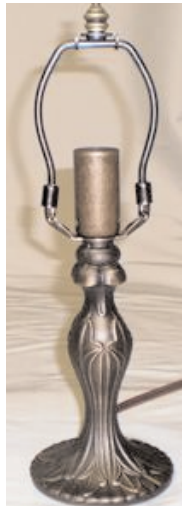

The Glass Place

Night Lights and Mini Lamp Bases

800-7021

Night light has an Automatic Sensor that turns the it on/off
Includes: Base and 4 watt bulb

800-7022

360° Swivel Ivory Night Light
Includes: Base and 4 watt bulb

800-7010

Ivory night light
Includes: Base and 4 watt bulb with on/off rocker switch

800-7014

Black night light
Includes: Base and 4 watt bulb with on/off rocker switch

800-7015

White night light
Includes: Base and 4 watt bulb with on/off rocker switch

**5¾" Lauren
9121-BRZ***

**5¾" Nouveau
9126-BRZ***

**5¾" Parisian
9127-BRZ***

**5¾" Mission
9128-BRZ***

**5¾" Prairie
9129-BRZ***

**6" Flora
9100-BRZ**

**6" Belle
9101-BRZ**

**6" Pompeii
9103-BRZ**

**6½" Gloria
9120-BRZ**

**6½" Tree Owl
9125-BRZ**

**5½" Tori
9173-BRZ**

Please Keep In Mind
All Mini Bases are available with a C-Bracket Harp

Catalog# s

9150-BRZ thru 9179-BRZ

*** New Base**